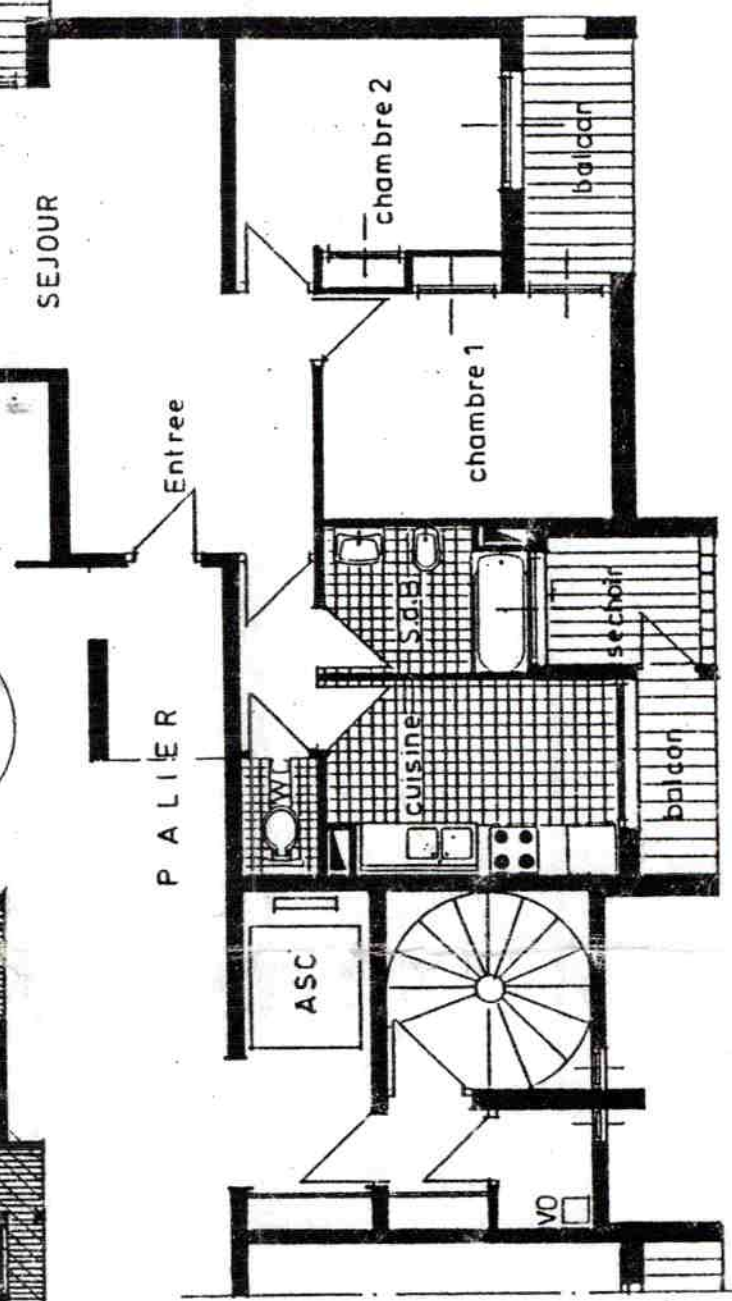

"LA PIETRINA"

4 Pieces

ENTREE	9.40
SEJOUR	20.30
Degagement	2.45
WC	1.35
CUISINE	9.85
BAINS	6.15
CHAMBRE 1	13.40
Penderie	0.80
CHAMBRE 2	11.00
Penderie	0.80
CHAMBRE 3	9.70
Penderie	1.60

SURFACE 86.80 m²

Sechoir 3.00
Terrasse 25.30

[Handwritten signature]

[Handwritten signature]

SEJOUR

chambre 3

balcon

Entree

PALIER

ASC